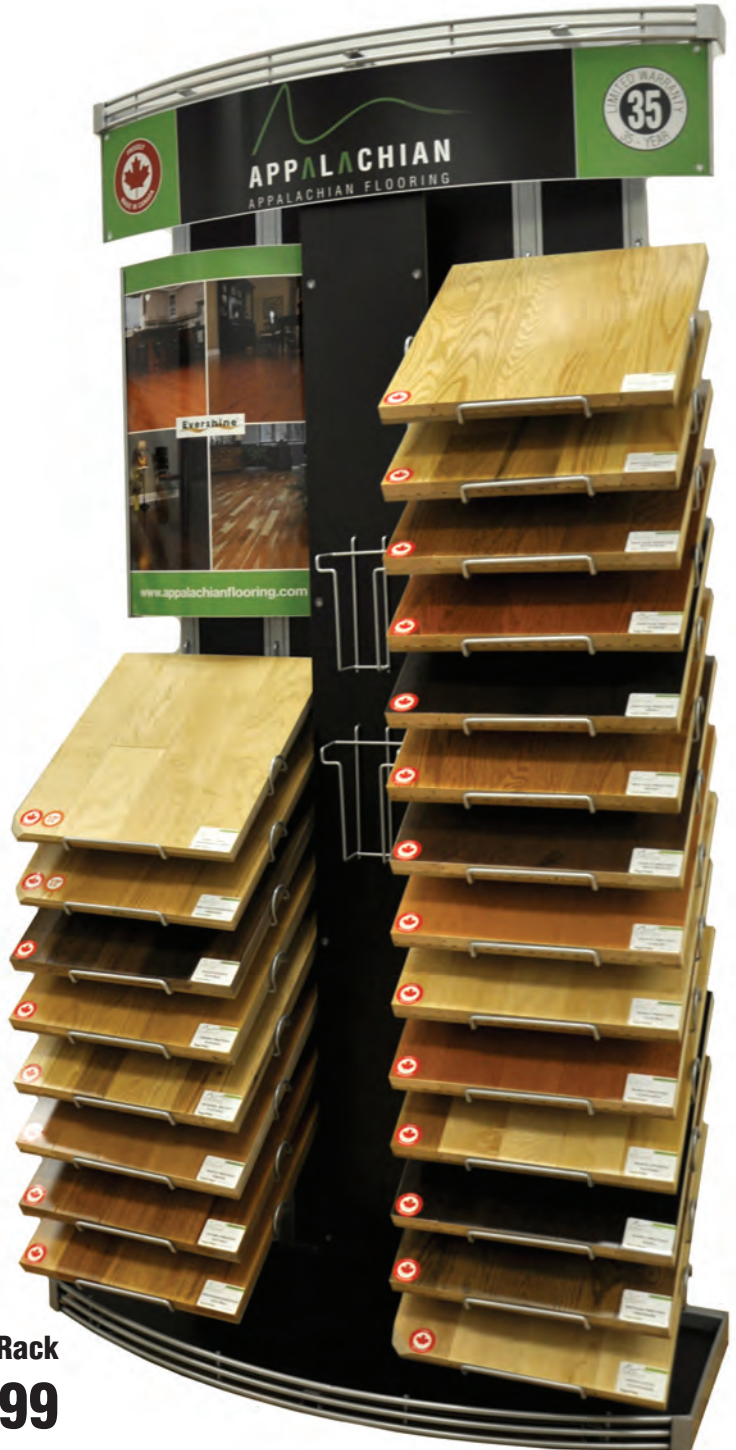

APPALACHIAN
APPALACHIAN FLOORING

WWW.APPALACHIANFLOORING.COM

P. 410.737.9663 | F. 410.636.1895
Email: info@spifloors.com

Display and Merchandising Program

14 Board Rack \$250

Rack Includes:

- 3 1/4" Red Oak Natural Prestige
- 3 1/4" Red Oak Gunstock Prestige
- 3 1/4" Red Oak Auburn Prestige
- 3 1/4" Red Oak Honey Prestige
- 3 1/4" Red Oak Moka Prestige
- 3 1/4" Red Oak Advantage Natural
- 3 1/4" Maple Auburn Prestige
- 3 1/4" Maple Moka Prestige
- 3 1/4" Maple Cinnamon Prestige
- 3 1/4" Maple Natural Prestige
- 3 1/4" Maple Natural Advantage
- 2 1/4" Hickory Natural Millrun
- 3 1/4" Tigerwood Natural Prestige
- 4" Engineered 1/2" Red Oak Natural Prestige

22 Board Rack \$499

Rack Includes:

- 3 1/4" Red Oak Natural Prestige
- 3 1/4" Red Oak Gunstock Prestige
- 3 1/4" Red Oak Auburn Prestige
- 3 1/4" Red Oak Honey Prestige
- 3 1/4" Red Oak Moka Prestige
- 3 1/4" Red Oak Trebark Prestige
- 3 1/4" Red Oak Advantage Natural
- 3 1/4" Maple Auburn Prestige
- 3 1/4" Maple Toffee Prestige
- 3 1/4" Maple Moka Prestige
- 3 1/4" Maple Macchiato Prestige
- 3 1/4" Maple Cinnamon Prestige
- 3 1/4" Maple Natural Prestige
- 3 1/4" Maple Natural Advantage
- 2 1/4" Hickory Natural Millrun
- 3 1/4" American Cherry Natural Prestige
- 3 1/4" Black Walnut Natural Excel
- 3 1/4" Jatoba(Brazilian Cherry) Natural Prestige
- 3 1/4" Tigerwood Natural Prestige
- 4" Engineered 1/2" Red Oak Natural Prestige
- 4" Engineered 1/2" Maple Natural Clear
- 4" Engineered 9/16" Maple Natural Excel

Included with both racks:

- Maple Color Chainset
- Oak Color Chainset
- Solid Brochures
- Birch Color Chainset
- Exotic Color Chainset
- Engineered Brochures